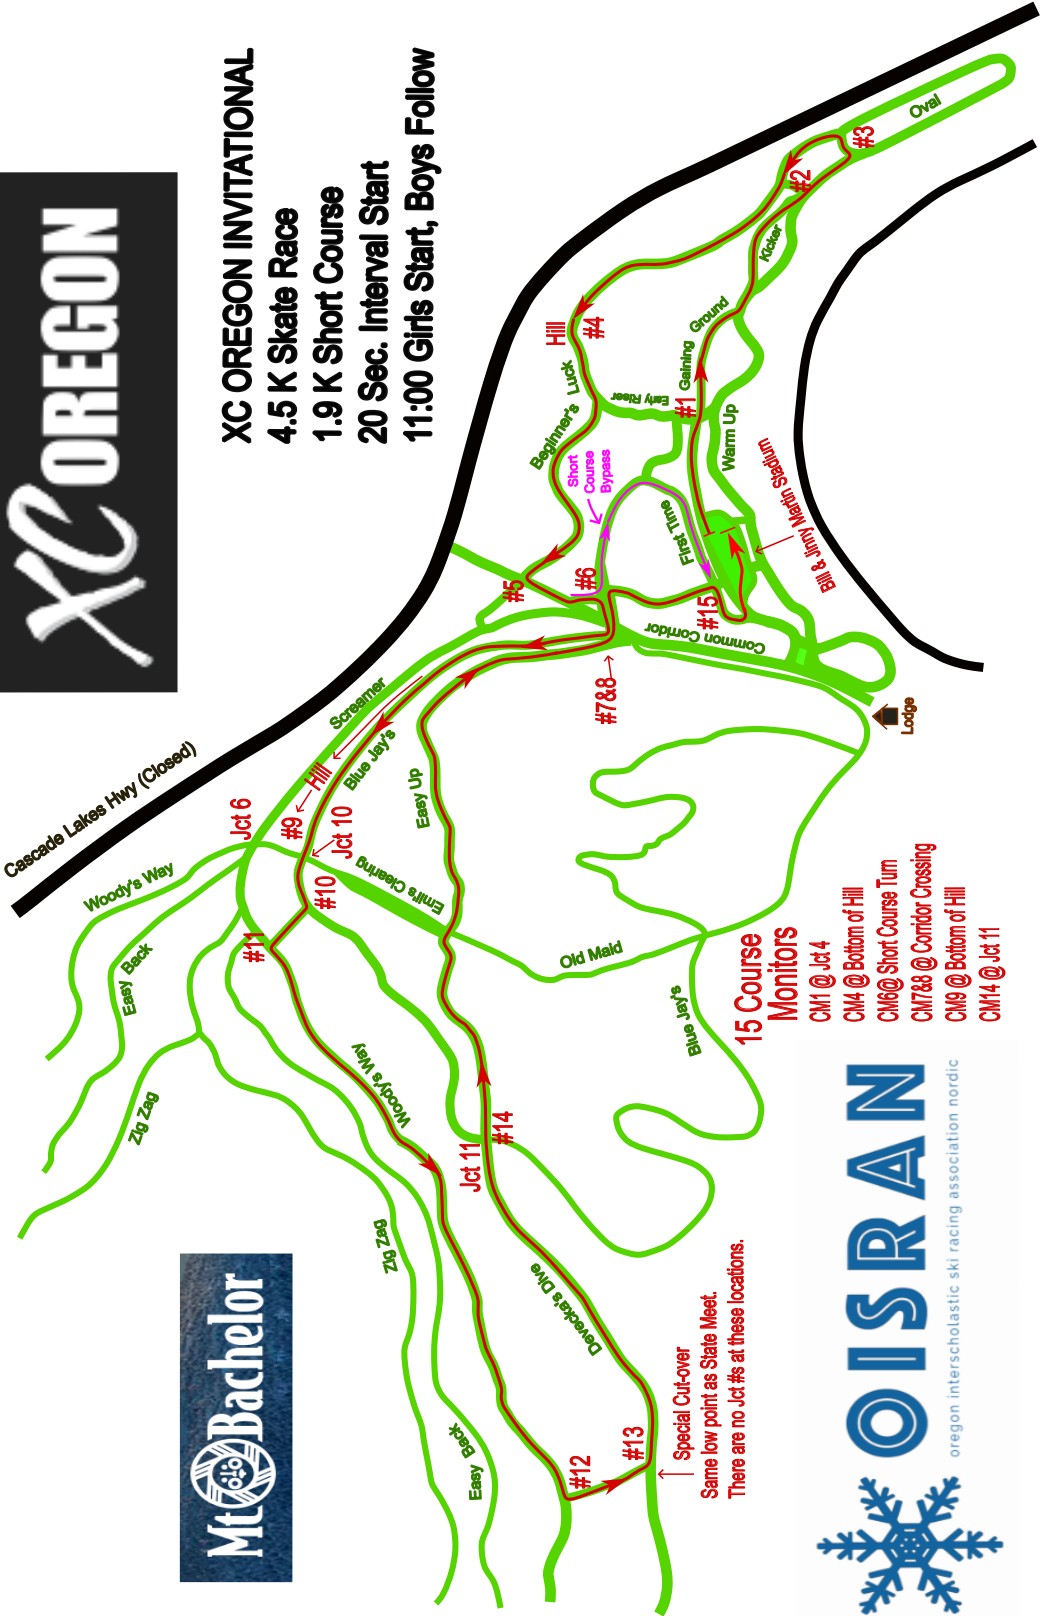

XC OREGON

XC OREGON INVITATIONAL
4.5 K Skate Race
1.9 K Short Course
20 Sec. Interval Start
11:00 Girls Start, Boys Follow

15 Course Monitors

- CM1 @ Jct 4
- CM4 @ Bottom of Hill
- CM6 @ Short Course Turn
- CM7&8 @ Corridor Crossing
- CM9 @ Bottom of Hill
- CM14 @ Jct 11

↑ Special Cut-over
 Same low point as State Meet.
 There are no Jct #s at these locations.